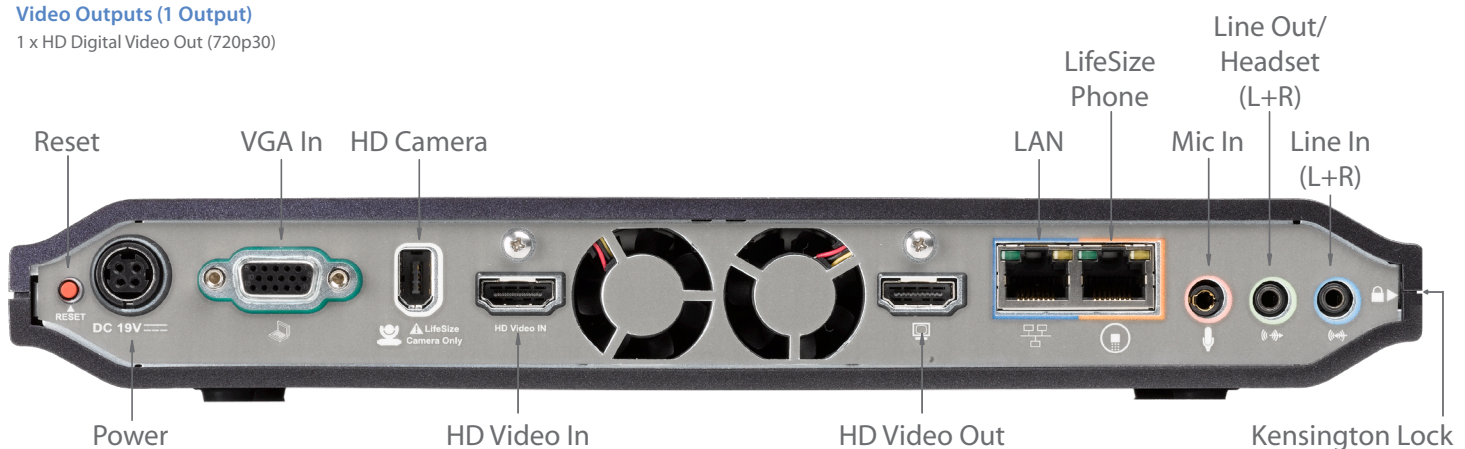

IPv4 and IPv6 support
Auto H.323 dialing
When used with LifeSize Networker:
H.320 dialing
Auto SPID detect
Downspeeding

Directory and Address Book

Up to 1000 local directory entries
Save, Lock, Remove Redial List features
Missed call notification
Auto-Discovery directory lookup (patent pending)
LDAP (H.350) support
Meetings Directory support
Hierarchical address book

System Management

Out of box setup via web interface and web management tool
SNMP
Backup and Restore capability
JPEG Snapshots through web interface

Optional

LifeSize Phone for enhanced audio integration
Note: LifeSize Phone and LifeSize MicPod are mutually exclusive
LifeSize Networker for ISDN connectivity

Power

AC Voltage 100-240V, 50-60 Hz, 2.5 A

Environmental Data

Operating temperature:
0°C (32°F) to 40°C (104°F)
Operating humidity:
15% to 85%, non-condensing
Storage temperature:
-20°C (-4°F) to 60°C (140°F)
Storage humidity: 10% to 90% non-condensing

Codec Dimensions

Width: 288mm (11.34")
Depth: 187.5mm (7.38")
Height: 41.3mm (1.63")
Weight: 1.29Kg (2.84 lbs)

Regulatory Model Number
Model: LFZ-006

For additional information:
www.lifesize.com/support

Information contained in this document is preliminary and subject to change without notice. LifeSize is a registered trademark or trademark of LifeSize Communications in the U.S. and other countries. Copyright 2008. All rights reserved. March 2008.

Corporate Headquarters:
901 S. Mopac Expressway
Building 3, Suite 300
Austin, Texas 78746 USA

Phone: +1 512 347 9300
Fax: +1 512 347 9301
Email: info@lifesize.com
www.lifesize.com

EMEA:
LifeSize Communications
Toll-Free Europe
008000 999 09 799

APAC:
LifeSize Communications
Hong Kong
Phone: +852 8239 3695